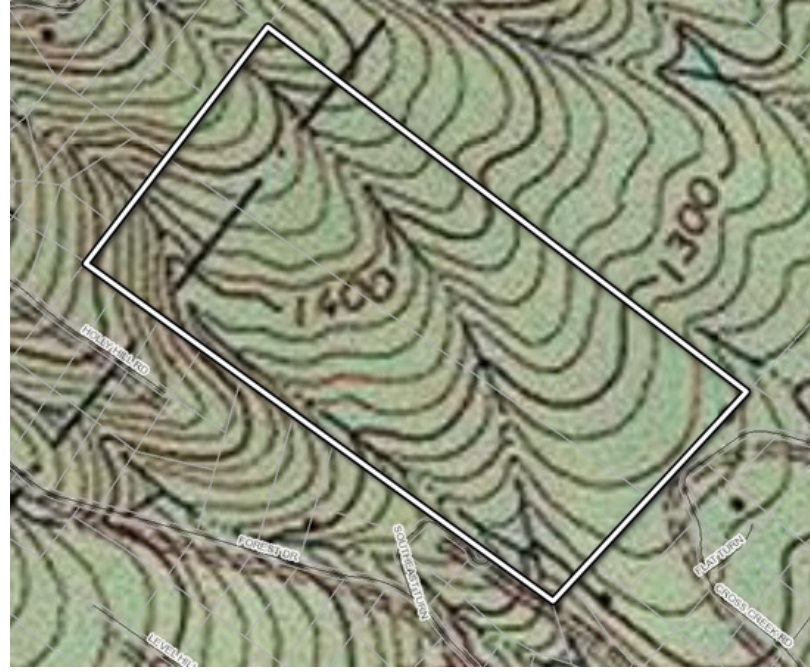

FOR SALE

TREVOR CRIDER

C: 540-820-5607

O: 540-437-3728

TREVORCRIDER@GMAIL.COM

All information herein, including square footage and acreage is believed to be accurate, but not guaranteed or warranted. Any and all parties are responsible for verifying information prior to leasing or purchasing.