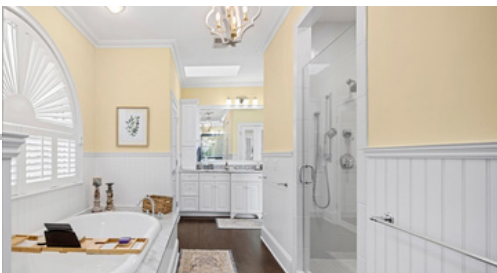

## PROPERTY DESCRIPTION

This Charleston-inspired end-unit residence in Preston Lake offers lake views, timeless finishes, and thoughtfully designed living spaces throughout. Features include a private upper-level primary retreat, Viking appliances, wet bar, private courtyard-style patio, and attached two-car garage, all within one of Massanetta Springs' most sought-after communities. Designed for both entertaining and everyday comfort, the home blends refined craftsmanship with effortless living.