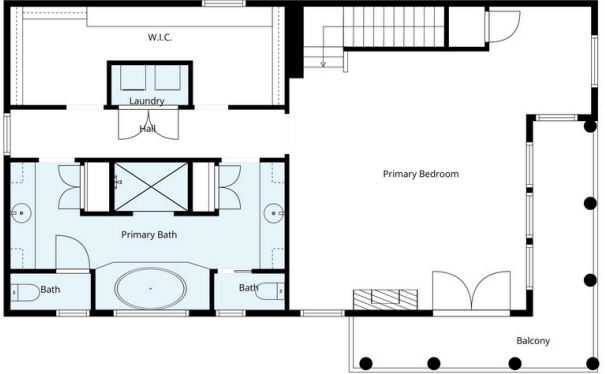

3265 PRESTON SHORE DRIVE

CONTACT DAVID LEE AT LEE & ASSOCIATES FOR MORE INFO.

540-820-1422