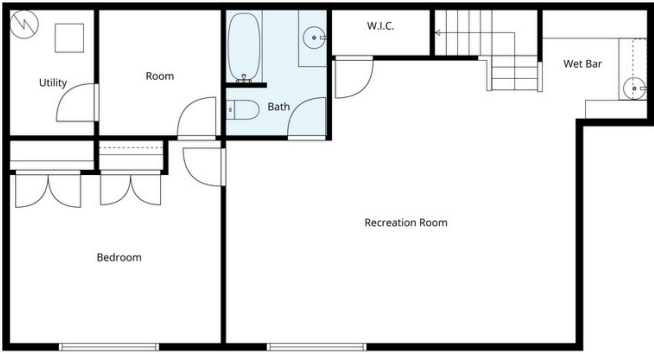

3265 PRESTON SHORE DRIVE

CONTACT DAVID LEE AT LEE & ASSOCIATES FOR MORE INFO.

540-820-1422